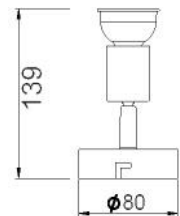

MC634BK1

1 x GU10
max. 50W