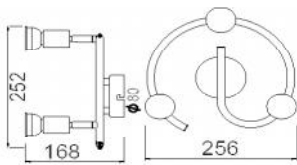

family (ACA Decor 2015 - p.200)

Μαύρο ματ / Matt Black

MC634BK4

4 x GU10
max. 50W

MC634BK3

3 x GU10
max. 50W

MC634BK3G

3 x GU10
max. 50W