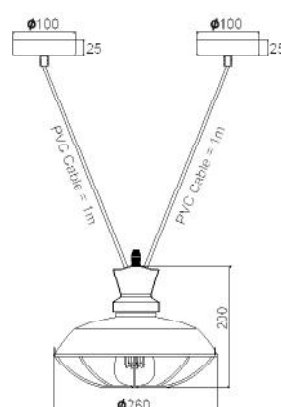

FILAMENT EDISON S TYPE
 E27 40W 

KS12882BB

family
 (ACA Decor 2015 p.23)

KS1288P361BK

KS14632BB

family
 (ACA Decor 2015 p.24)

KS1463P1BK

Rope