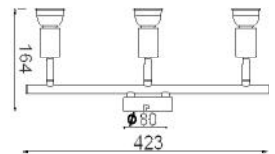

family (ACA Decor 2015 - p.200)

Μαύρο ματ / Matt Black

MC634BK4

4 x GU10
max. 50W

MC634BK3

3 x GU10
max. 50W

MC634BK3G

3 x GU10
max. 50W