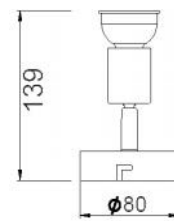

3 x GU10
max. 50W

MC634WH2

2 x GU10
max. 50W

MC634WH1

1 x GU10
max. 50W

LED COB PRO
GU10 6.5W

Μαύρο ματ / Matt Black

SUH1894TB