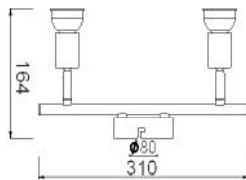

MC634BK2

2 x GU10
max. 50W