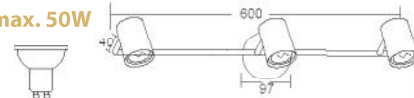

SUH1893TB

3 x GU10
max. 50W