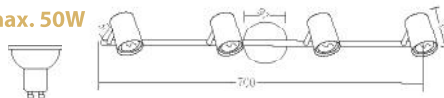

SUH1894TB

4 x GU10
max. 50W