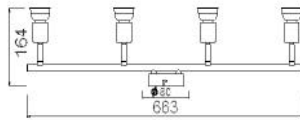

family (ACA Decor 2015 - p.200)

Μαύρο ματ / Matt Black

MC634BK4

4 x GU10
max. 50W

MC634BK3

3 x GU10
max. 50W

MC634BK3G

3 x GU10
max. 50W